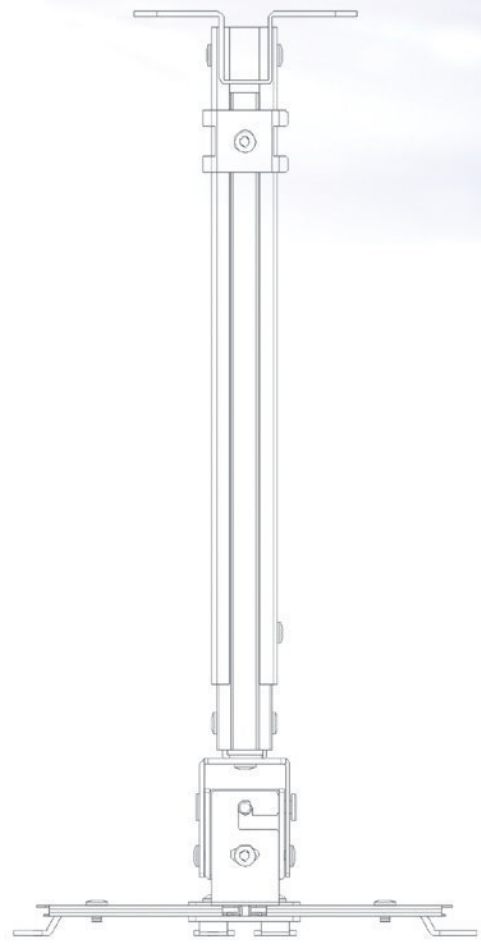

PROJECTOR MOUNT **MODEL: AVM-4365/AVM-63100/AVM-1001800**

Model	Mount Length(mm)	Adjustable size (mm)	Material	Load Weight(kg)	Adjustable angle	Packs Sizs (mm)	Packs quantity(pcs)	Gross Weight(kg)
AVM-4365	430-650	150-390	Aluminum alloy	8Kg	± 20°	58x33x24.5	20	30.7
AVM-63100	630-1000	150-390	Aluminum alloy	8Kg	± 20°	53x35x31	15	27
AVM-1001800	1000-1800	150-390	Aluminum alloy	8Kg	± 20°	92x30x23	10	24