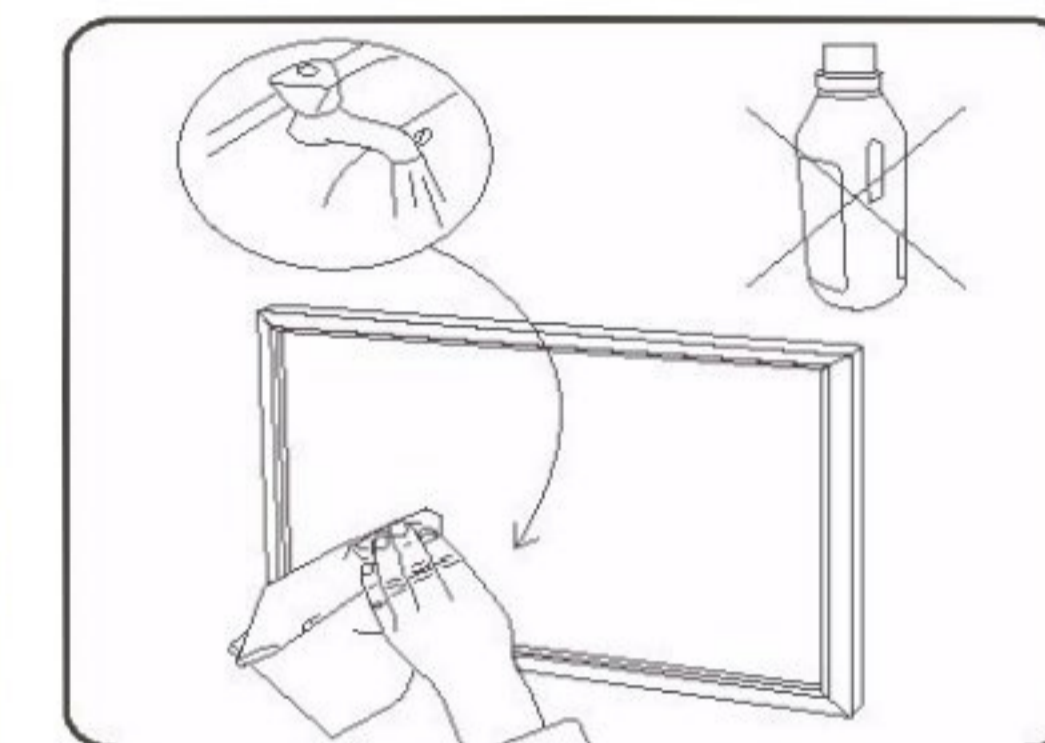

### Function:

- Color: Black/Silver
- Screen: Matte Soft
- Material: Aluminum

1. Perfectly flat screen surface.
2. Adjustable screen tension.
3. High effective scattered screen angle-clear image.
4. Easy setup and installation.
5. Light weight and durable.
6. Available in different size and aspect ratio.